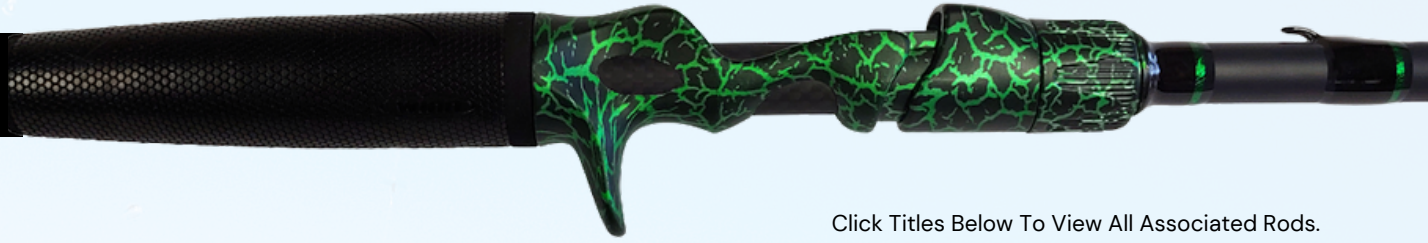

7' Heavy Casting Rod

Click Titles Below To View All Associated Rods.

Power Rating	Heavy
Action	Moderate/Fast
Handle Length	10"
Guides	Sea-Guide tangle free 316 SS frames with Zirconium rings.
Line Rating	14 - 25 LB Test
Lure Rating	1/2 - 1 1/2 OZ Lure
Total Rod Weight	4.4 OZ
Reel Seat	Sea-Guide Alien reel seat, ergonomic and sensitive.
Hook Hanger	Stainless steel open ended.
Number Of Guides	9 Guides + Tip

Buzzbaits	
Bladed Jigs	
Carolina Rigs	✓
Deep Diving Crankbaits	
Dropshot / Finesse	
Football / Swinghead Jigs	✓
Flippin' / Pitching Jigs	
Frog Baits	
Heavy Cover Jigs / Worms	
Jerkbaits	
Medium Depth Crankbaits	
Ned Rigs	
Lipless Crankbaits	
Shallow Crankbaits	
Shakey Heads	
Spinnerbaits	
Spoons	
Swim Jigs	
Swimbaits (3/4 - 2 Ounces)	✓
Swimbaits (2 - 5 Ounces)	
Texas Rigs	✓
Topwaters	
Tube Jigs	
Umbrella Rigs	
Wacky Rigs	
Weightless Worms	
Glide Baits Up To 5 Ounces	